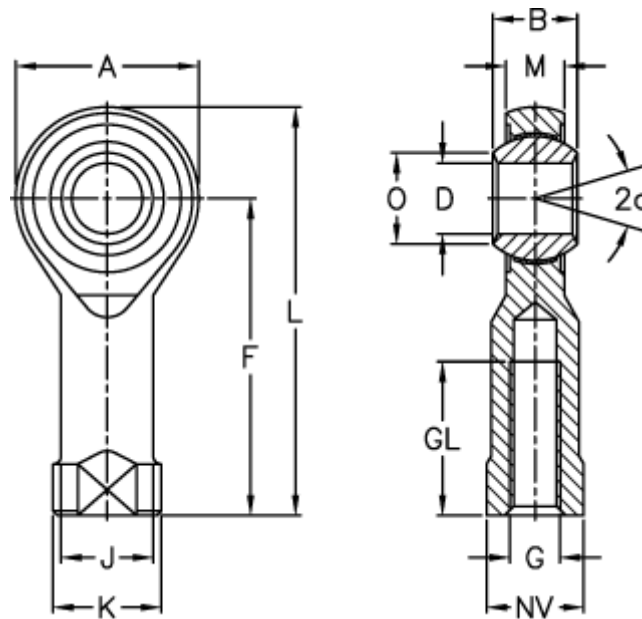

Data Sheet

Article number: 03105012125

Description: Fluro Rod End GIOW 12 12x1,25
Without bushing

Measures

A	= 32	J	= 17.5	Weight (g) = 115
a (degrees)	= 13	K	= 22	
B	= 16	L	= 66	
D	= 12	M	= 12	
Dynamic load C (kN)	= 4	NV	= 19	
F	= 50	O	= 15.4	
G	= M12x1,25	Permissible rpm	= Ikke velegnet til rotation	
GL	= 22	Static load C0 (kN)	= 28.5	